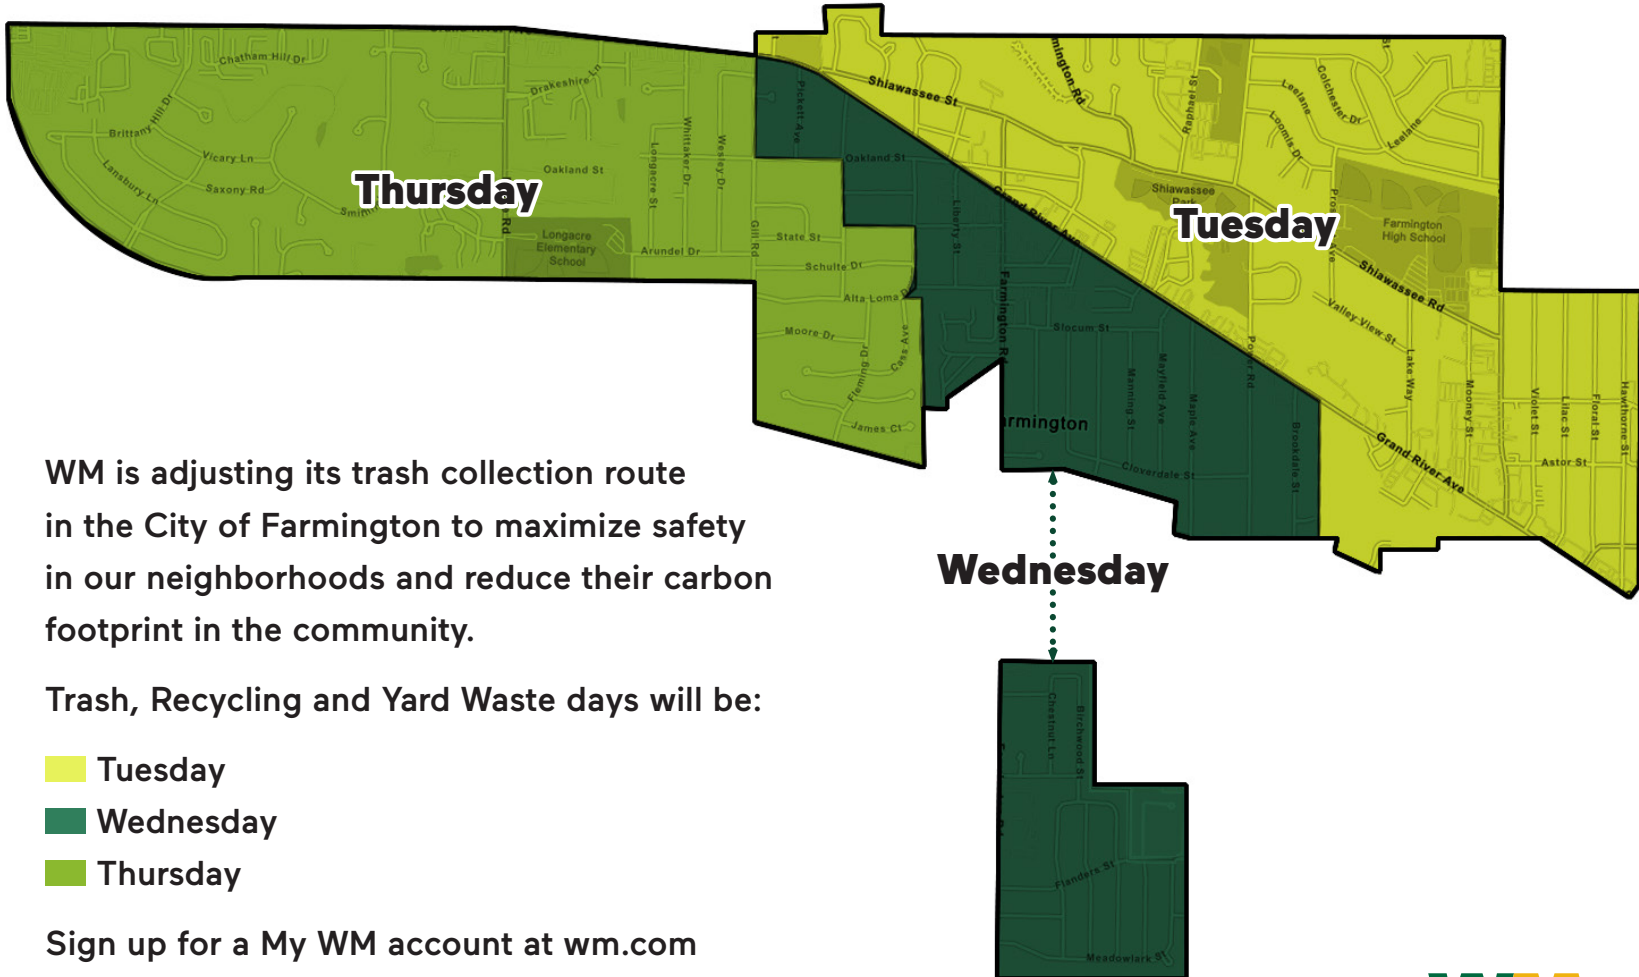

City of Farmington Trash, Recycling and Yard Waste Collection Days

WM is adjusting its trash collection route in the City of Farmington to maximize safety in our neighborhoods and reduce their carbon footprint in the community.

Trash, Recycling and Yard Waste days will be:

- Tuesday
- Wednesday
- Thursday

Sign up for a My WM account at wm.com to stay up-to-date on important service information!