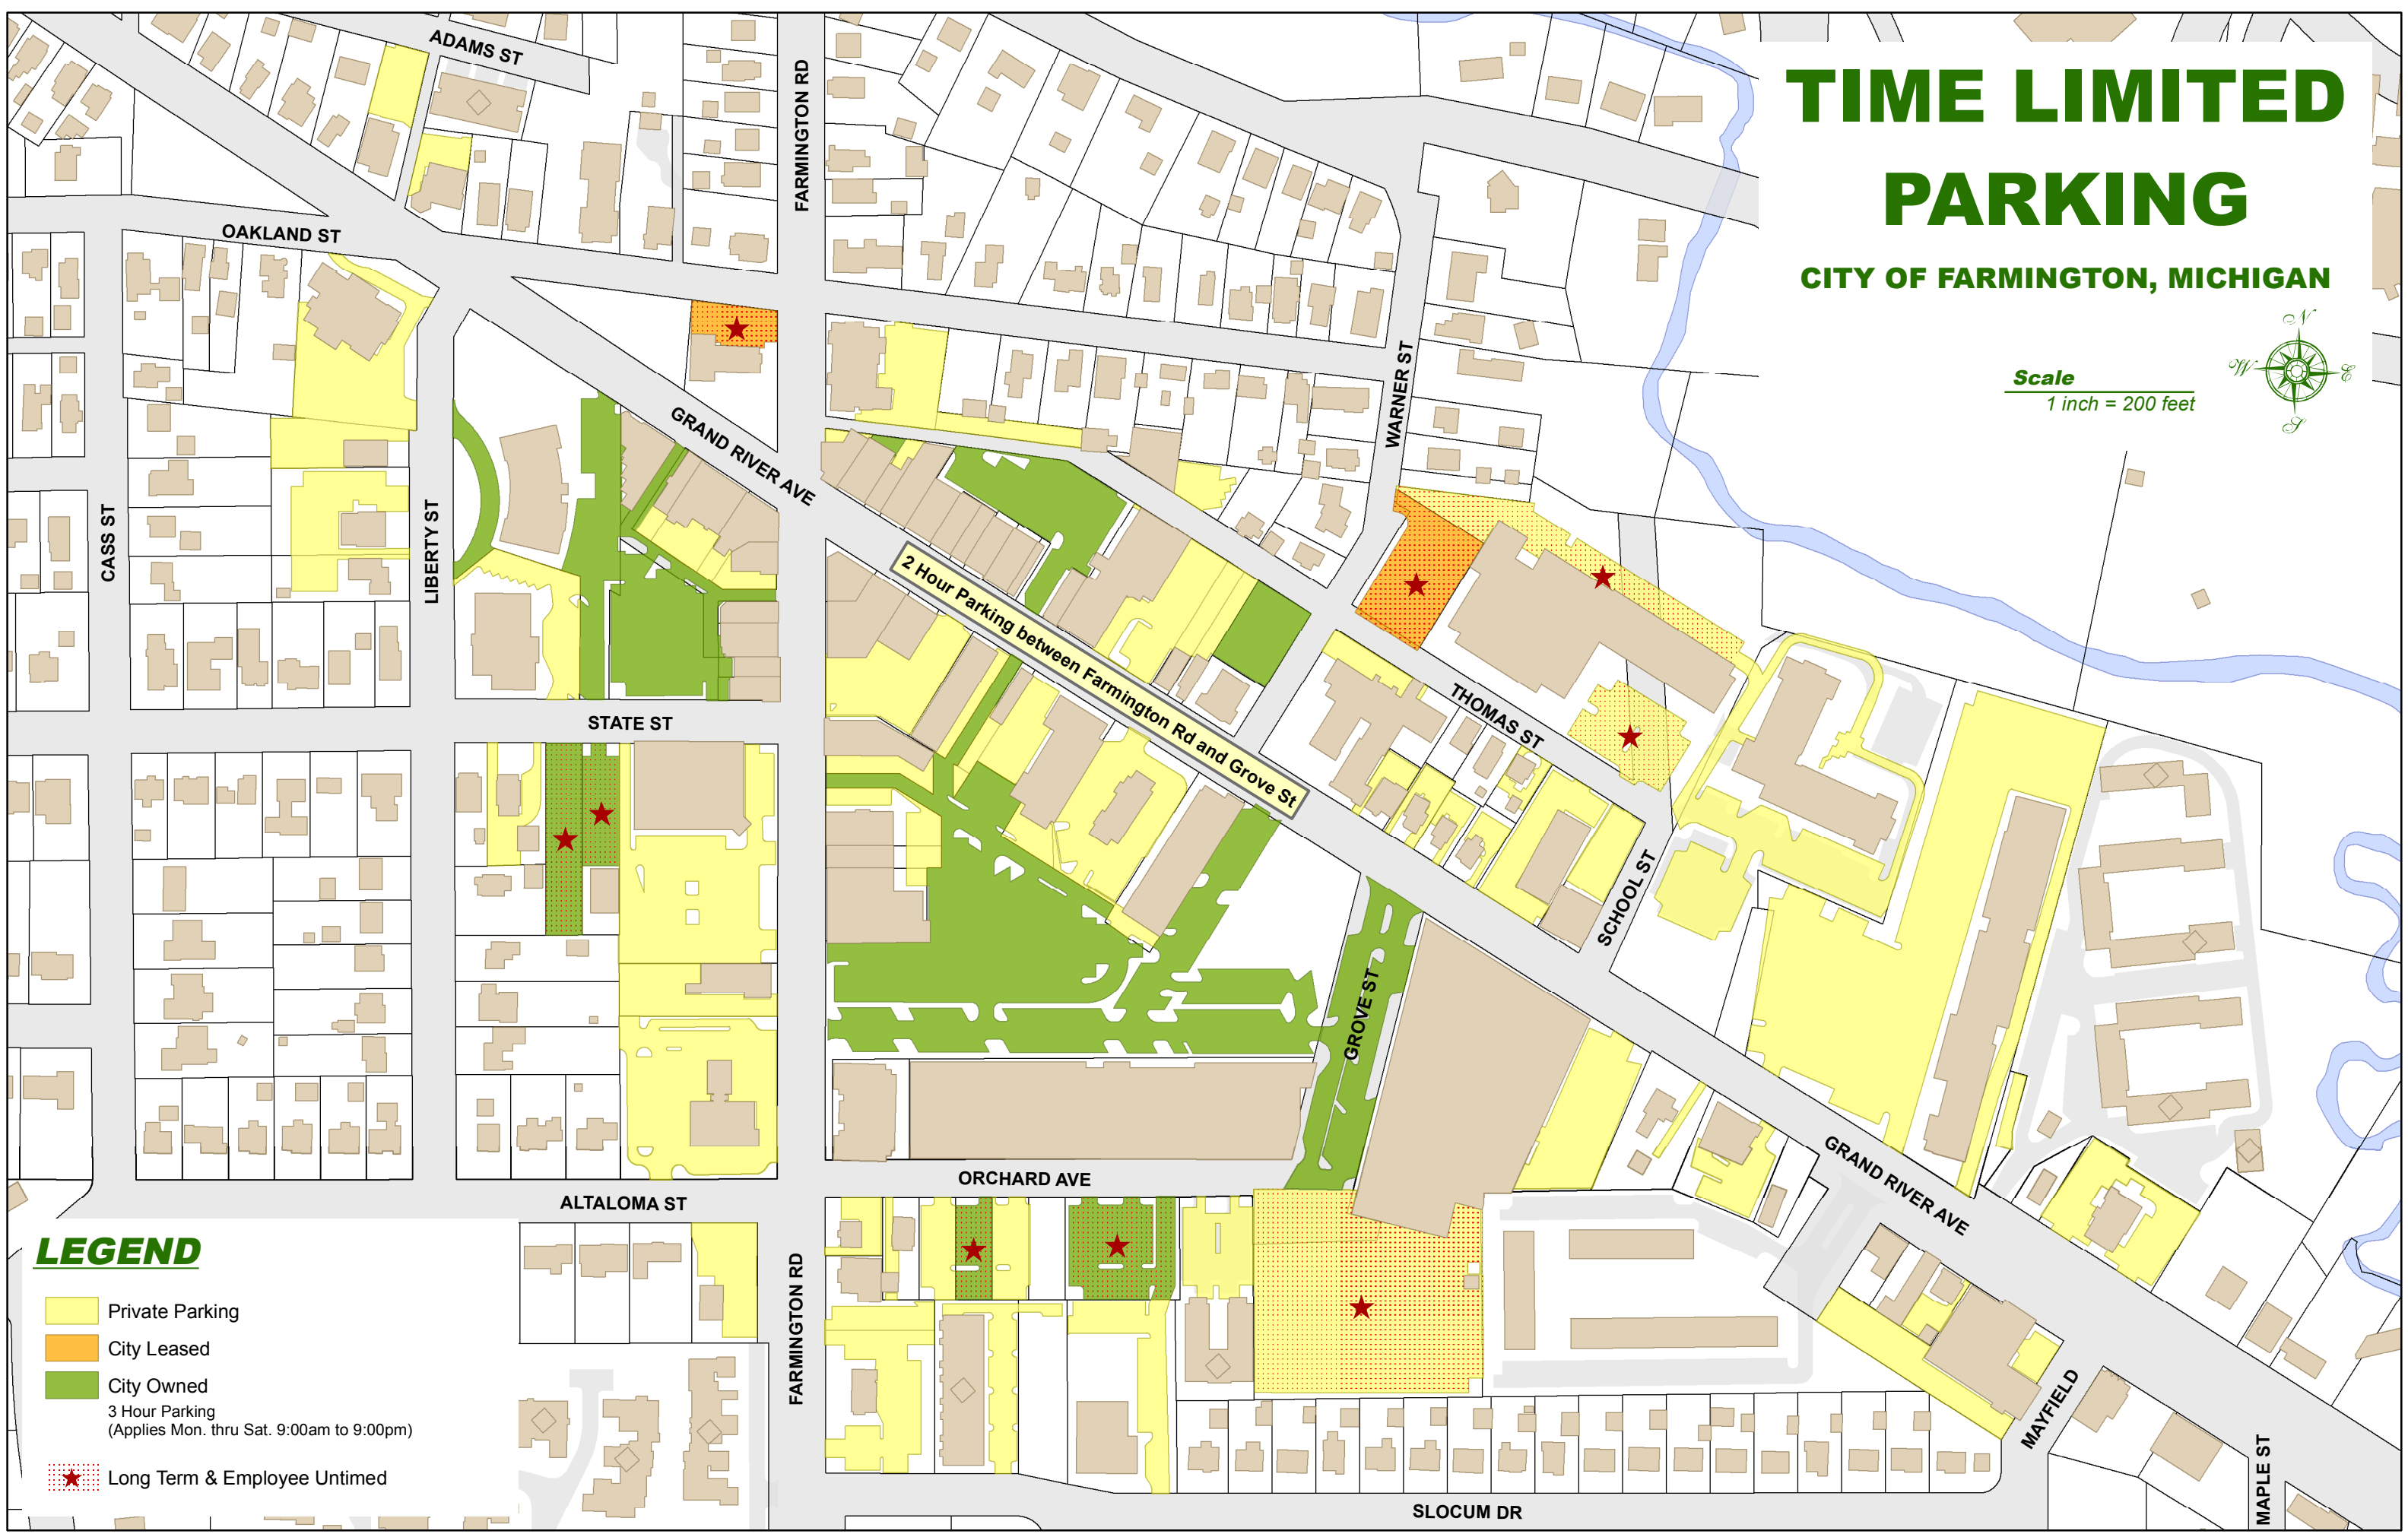

TIME LIMITED PARKING

CITY OF FARMINGTON, MICHIGAN

Scale
1 inch = 200 feet

LEGEND

- Private Parking
- City Leased
- City Owned
3 Hour Parking
(Applies Mon. thru Sat. 9:00am to 9:00pm)
- Long Term & Employee Untimed