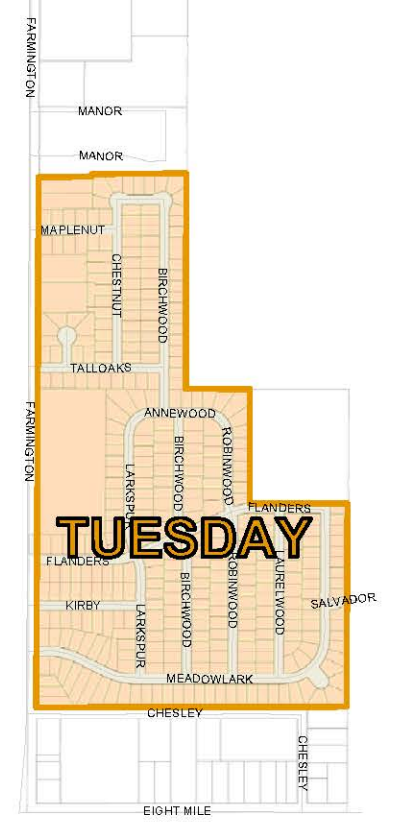

**Garbage Pick-up Day**

- MONDAY
- TUESDAY
- WEDNESDAY
- THURSDAY
- FRIDAY

# GARBAGE PICK-UP SCHEDULE

CITY OF FARMINGTON, MICHIGAN

Garbage Pick-up Schedule as of: *March 6, 2006*

Base Map Current as of: *January 26, 2006*